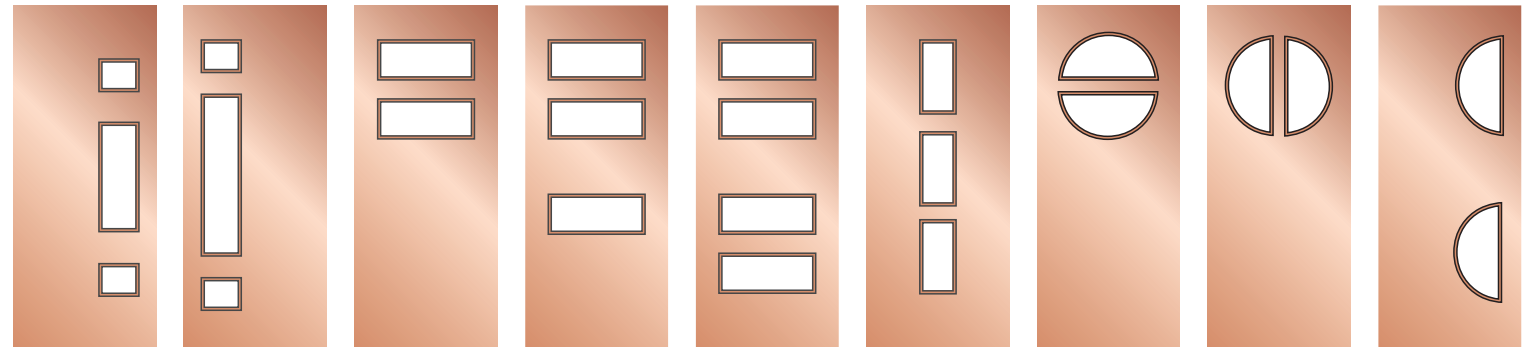

STELLAR 3 SMALL R L C R STELLAR 3 LARGE L L C R NEPTUNE 2 NEPTUNE 3 NEPTUNE 4 MERCURY 3 C L C R ECLIPSE 2 SOLAR 2 ORION 2 R L R