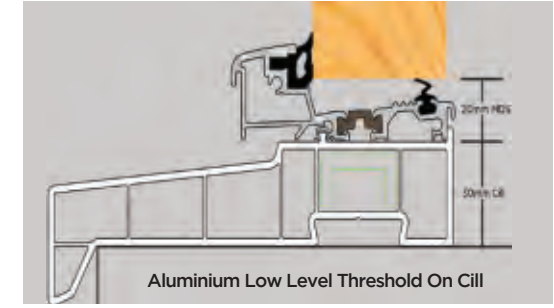

DOOR
FURNITURE
OPTIONS

THRESHOLD OPTIONS

We offer both PVC frame threshold and Aluminium threshold options at Entrance, using the Exitex MDS 70 aluminium threshold which has been tested to meet the requires of Part M, is wheelchair friendly and has been thermally broken to meet thermal bridging and insulation requirements. The MDS 70 is available in Mill (satin Silver) or Gold (satin Gold), all Cill options are colourmatch to the door frame colour chosen.