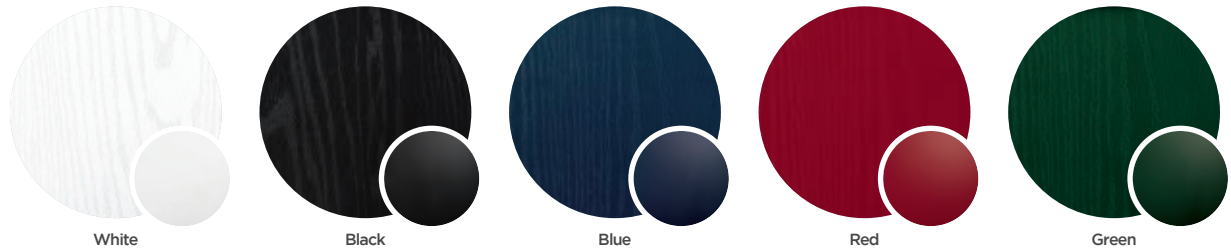

STANDARD COLOURS