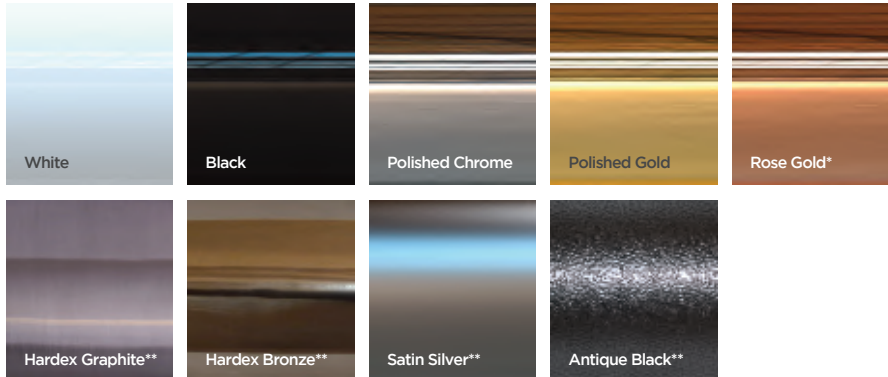

STANDARD CYLINDER PULL

* Available on Sweet range only ** Available on Standard range only