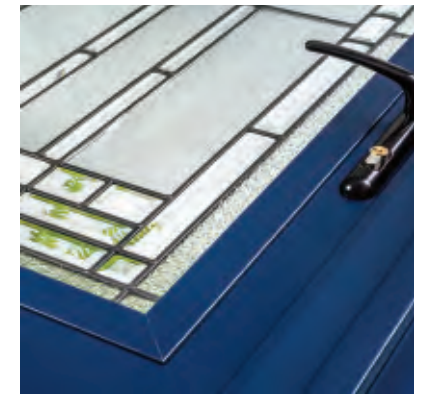

CONTENTS

Why Choose an Entrance® Composite Door?	4
Colours & Finishes	6
Profile Colour Options	8
Frame Options	9

GRAINED DOORS 10

Gemstone Collection	
Sapphire	12 - 13
Quartz	14 - 15
Coral Arch	16 - 17
Topaz	18 - 19
Crystal	20 - 21
Pearl	22 - 23

GridLite Collection	
New Hampshire	24
Vermont	25

Galaxy Collection	
Apollo	26 - 27
Mars	28 - 29
Stellar	30 - 31

SMOOTH DOORS 32

Elegance Collection	
Exquisite	34 - 35
Eternal Diamond	36
Eternal Long	37
Elixir	38 - 39
Elite	40 - 41

Elements Collection	
Titanium	42 - 43
Argon	44 - 45
Xenon	46 - 47

Edge Collection	
500 Series	48 - 53

Stable Doors	54 - 55
Double Doors	55 - 57
GRP Sidelight Options	58 - 59

Security as Standard	60
Ultion Smart Lock	61
Contemporary & Heritage Winkhaus AV3	62
Security at your Fingertips	64
Door Furniture Options	65
Threshold Options	66
Door Selector	68 - 71