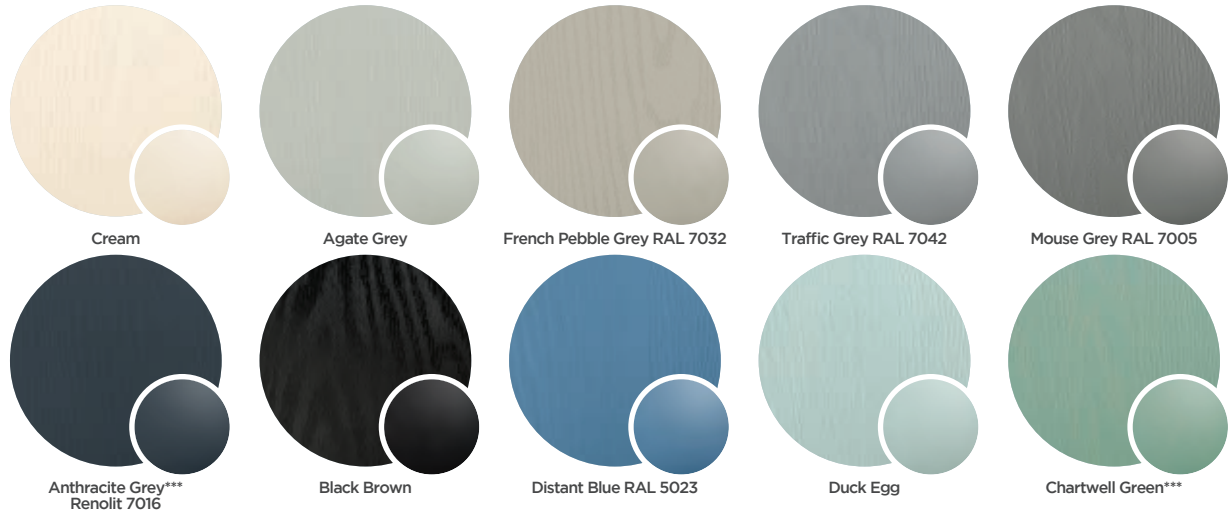

Premium Door Colours*

A limited range of colours which are factory finished, intended on tying in with a smooth White PVC or Foiled frame of the same named colour. Due to the different materials used on the door and frame they will not be an exact match but compliment each other.

Painted Door Colours

Our hand painted finishes give our customers a wide choice of colours in both grained or textured finishes (see door collections for more information), with carefully chosen colours based on current trends. We love when homeowners make a grand Entrance by adding a Colourmatched frame where we paint the frame at the same time as the door. To ensure colour match it is best to choose the same finish on your frame as the door by picking a Colourmatch Grained with a door that contains the Oak grain detail or a Colourmatch Smooth with our smooth contemporary doors.

*All door styles may not be available in 'Standard' or 'Premium' due to availability however the door can be painted to the closest RAL of the standard colour

STANDARD COLOURS

WOODGRAIN COLOURS

PAINTED RAL & RENOLIT COLOURS

PROFILE COLOUR OPTIONS

At Entrance® we offer a wide selection of profile colour options along with the option of Ovolo for the traditional sculptured look or Chamfered for a more modern, clean look of frame styles.