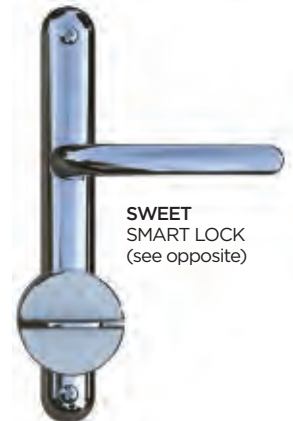

BALMORAL PAD/LEVER

HERITAGE LEVER/LEVER

For more handle options, please visit: www.entranceway.co.uk

SWEET LEVER/LEVER

SWEET LOCK LOCK

SWEET SMART LOCK (see opposite)

FINISHES

White

Antique Pewter

* Rose Gold finish only available on Sweet range of hardware

** Hardex colours only available on Balmoral handles

ULTION SMART

Controlling your door locks from your smartphone, your watch, by voice command as well as a real key is clever. Combining this with Kitemarked Police approved security and a £2000 security guarantee is smart. Ultion SMART.