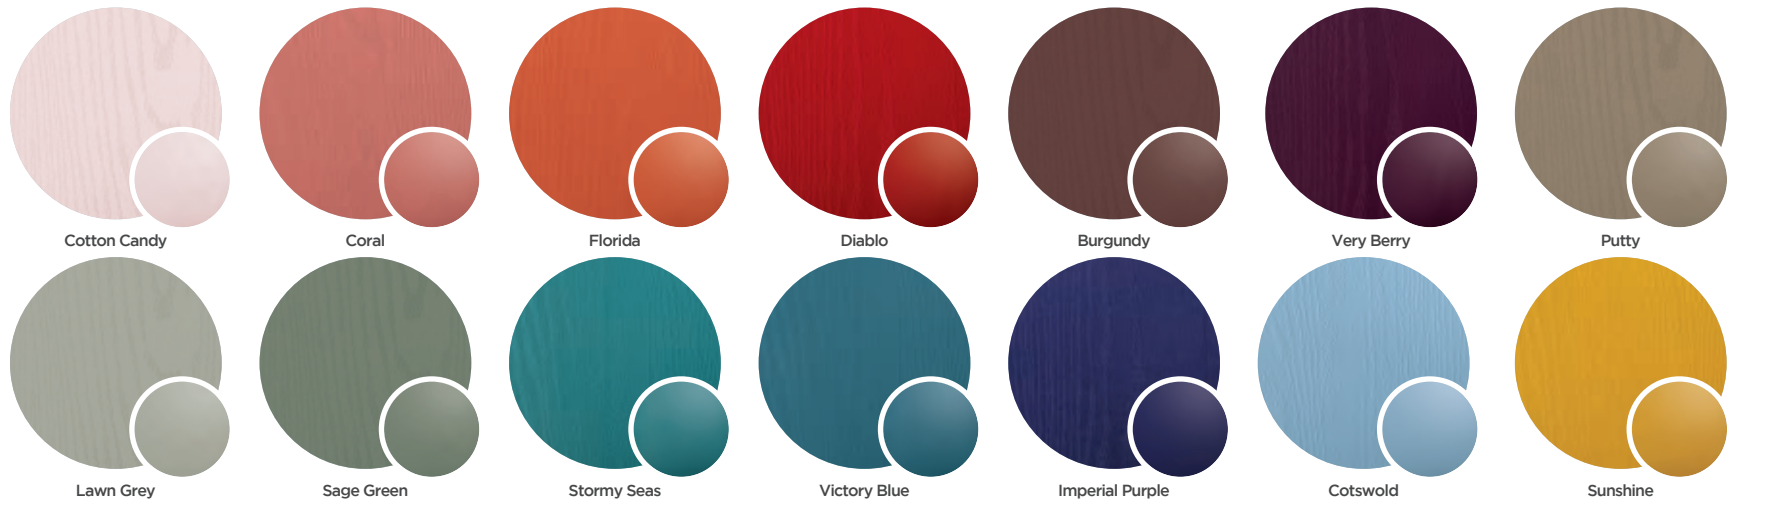

EXCLUSIVE PAINT COLOURS

All of our Standard and Painted colours are available on grained or smooth doors*

*Special Stains are not available on Smooth doors or Colourmatch Grained frame | *All door styles may not be available in 'Standard' due to availability however the door can be painted to the closest RAL of the standard colour | **Premium colours come in already extruded as the specified colour not requiring painting. This is not possible when colourmatch frame has been chosen or on certain door designs | ***Available as a premium finish in some door designs, check our door builder for availability | Colours are for visual representation only, printing practices may cause colour variation.