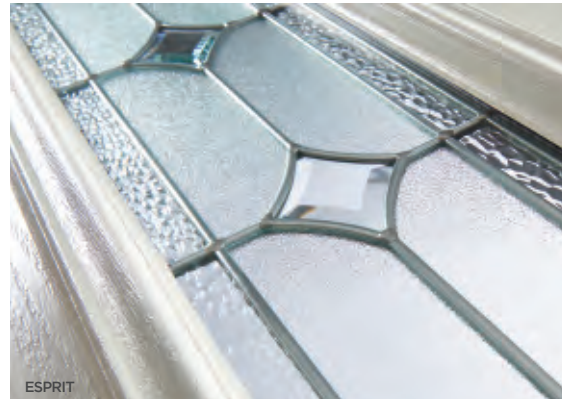

DORCHESTER

ZINC STAR

ESPRIT