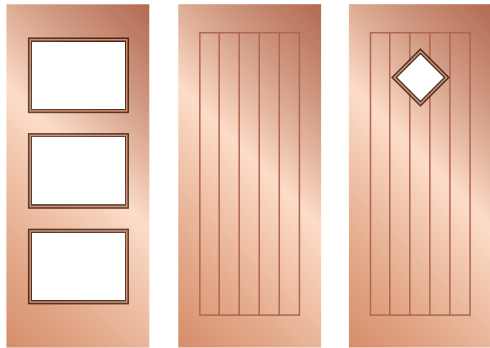

ELITE 3

ETERNAL

ETERNAL 1
DIAMOND