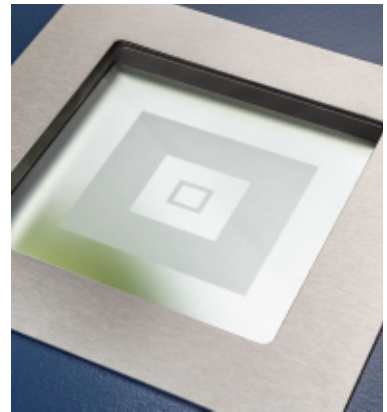

Decorative Glass: **Greenwich**