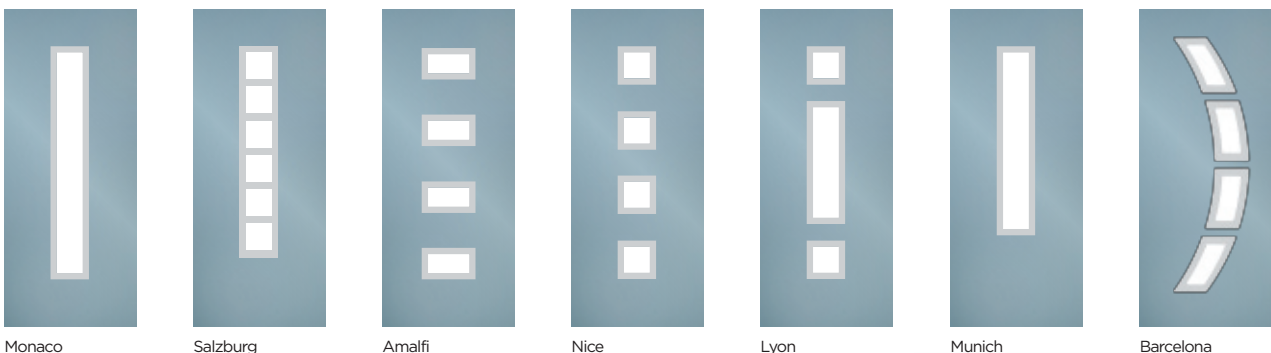

Doorstyle Availability

Monaco

Salzburg

Amalfi

Nice

Scan here to view our Main Brochure or visit our Door Builder to create your perfect Entrance Composite Door