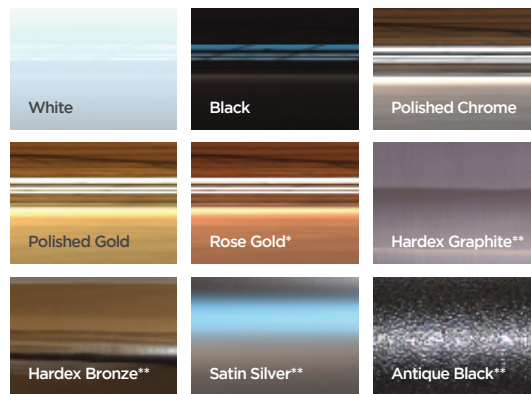

YOUR SECURITY GUARANTEED

Every Entrance® composite door is supplied with high security multipoint locking from market leading German manufacturer, Winkhaus.

Paired with the Brisant Ultion 3 Star cylinder with a £2000 guarantee from burglar break-ins via the cylinder, an Entrance® composite door offers the complete package on security.

HANDLE OPTIONS

Pull Handles

T-BAR PULL HANDLE
Available in sizes: 600/1200/1800mm

T-BAR PULL HANDLE
1200mm back-to-back version only

SQUARE PULL HANDLE
Available in sizes: 900/1200/1500mm

Levers on Rose

Cylinder Pulls

Ultion Nuki Plus

Securely lock and open your door with the Nuki Plus internal handle.

With a built in wifi module that Connects with Apple Homekit, Amazon Alexa, Google Home and Ring doorbell, you can remotely control the Nuki Plus via the app. There is no need for wiring as the Nuki Plus is powered by AA batteries and a rechargeable power pack.

The Internal handle can have a lever handle which is compatible with all lever on backplate handles or escutcheon only.

Lever on Backplate

* Available on Sweet range only
** Available on Standard range only