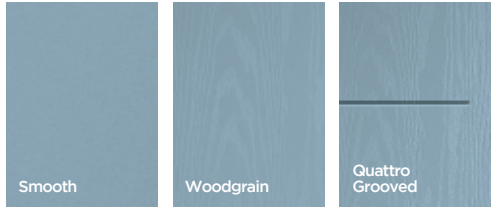

Woodgrain

Quattro Grooved

NICE SS BK

Nice boasts a simple elegance with four symmetrical square cassettes adorning the door - this minimalist design harmonises functionality and aesthetics, offering a stylish entrance that bridges interior and exterior spaces beautifully.

Available on:

Smooth