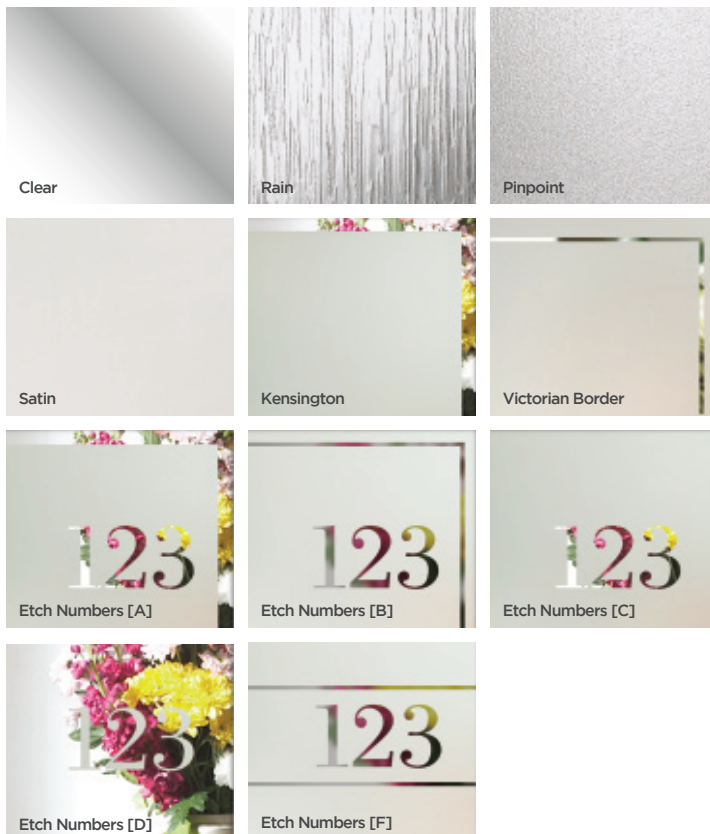

Glazed Single or Double Sidelight

Glazed Single or Double Flag

Double Doors with Glazed Sidelights and Midrails

Glazed Sidelight and Coupled Toplight

Glazed Double Sidelights and Toplights

Toplight

Sidelight & Toplight Glass Options