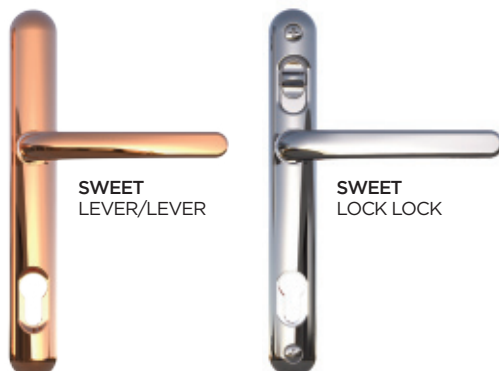

HANDLE OPTIONS

Pull Handles

T-BAR PULL HANDLE
Available in sizes: 600/1200/1800mm

T-BAR PULL HANDLE
1200mm back-to-back version only

SQUARE PULL HANDLE
Available in sizes: 900/1200/1500mm

Levers on Rose

BROOKLYN LEVER ON ROSE

SQUARE LEVER ON ROSE

CURVED LEVER ON ROSE

Cylinder Pulls

SWEET CYLINDER PULL

STANDARD CYLINDER PULL

Ultion Nuki Plus

Securely lock and open your door with the Nuki Plus internal handle.

With a built in wifi module that Connects with Apple Homekit, Amazon Alexa, Google Home and Ring doorbell, you can remotely control the Nuki Plus via the app. There is no need for wiring as the Nuki Plus is powered by AA batteries and a rechargeable power pack.

The Internal handle can have a lever handle which is compatible with all lever on backplate handles or escutcheon only.

Lever on Backplate

SWEET LEVER/LEVER

SWEET LOCK LOCK

* Available on Sweet range only
** Available on Standard range only

AV4 AUTOLOCK

Derived from the industry leading AV2, the newest member of the Winkhaus AutoLock family has a new hook design which dramatically widens the operational tolerances, increasing the life of the lock operation against outside factors and has a 40% reduced operation forces compared to the AV2.