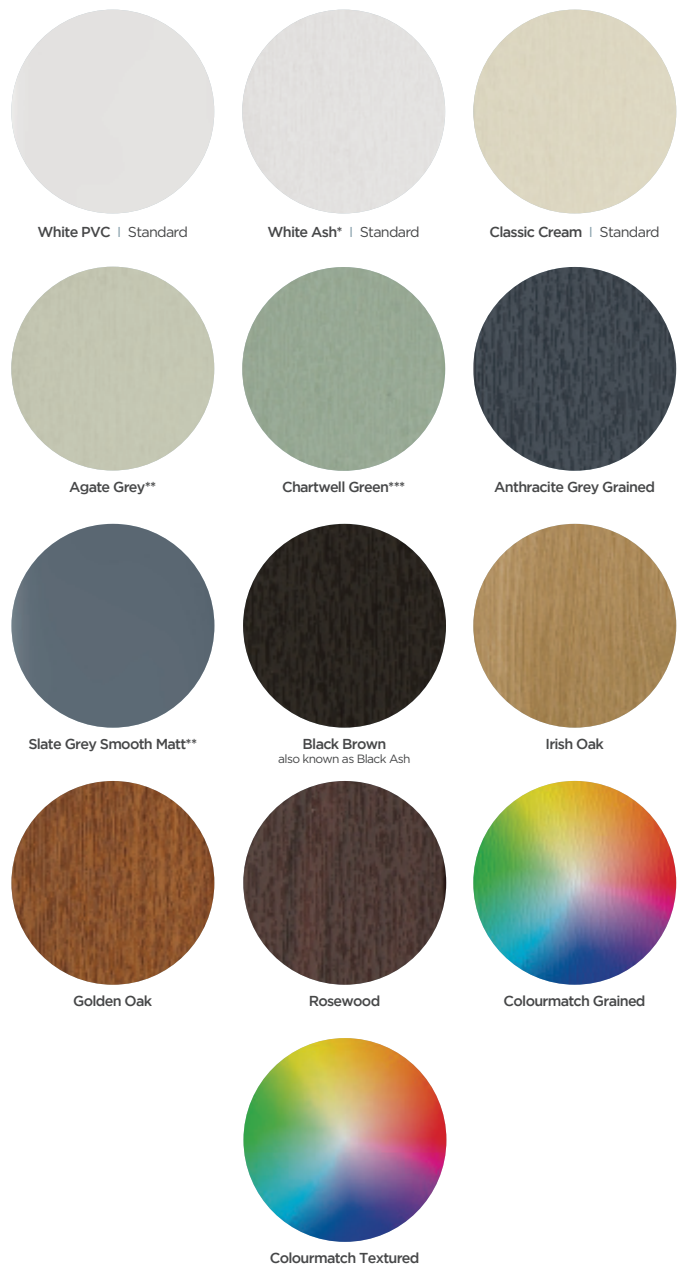

PROFILE COLOUR OPTIONS

At Entrance® we offer a wide selection of profile colour options along with the option of Ovolo for the traditional sculptured look or Chamfered for a more modern, clean look of frame styles.

Choose from our Standard Frame Colours shown on this page, all of which are foiled (excluding the White PVC and Colourmatch Smooth option), or opt for your door and frame to be painted the same colour at the same time to give your house the grand Entrance® it needs.

Colourmatch Textured Frame Option - A lightly textured finish on a smooth frame to perfectly compliment our smooth door collections. If white is chosen on inside it will be our standard white PVC frame.

Colourmatch Grained Frame Option - A painted, pre-foiled frame to give a grain effect and painted and or stained at the same time as the door to ensure a colour match.

Chamfered