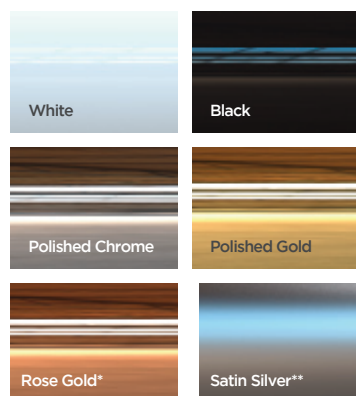

* Available on Sweet range only
** Available on Standard range only