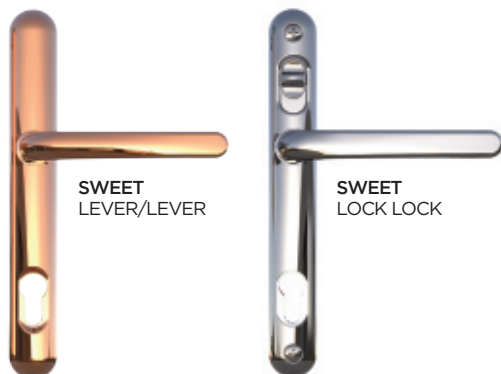

HANDLE OPTIONS

Pull Handles

T-BAR PULL HANDLE
Available in sizes:
600/1200/1800mm

T-BAR PULL HANDLE
1200mm back-to-back
version only

SQUARE PULL HANDLE
Available in sizes:
900/1200/1500mm

Levers on Rose

BROOKLYN LEVER ON ROSE

SQUARE LEVER ON ROSE

CURVED LEVER ON ROSE

Cylinder Pulls

SWEET CYLINDER PULL

STANDARD CYLINDER PULL

Ultion Nuki Plus

Securely lock and open your door with the Nuki Plus internal handle.

With a built in wifi module that Connects with Apple Homekit, Amazon Alexa, Google Home and Ring doorbell, you can remotely control the Nuki Plus via the app. There is no need for wiring as the Nuki Plus is powered by AA batteries and a rechargeable power pack.

The Internal handle can have a lever handle which is compatible with all lever on backplate handles or escutcheon only.

Lever on Backplate

SWEET LEVER/LEVER

SWEET LOCK LOCK

* Available on Sweet range only
** Available on Standard range only

AV4 AUTOLOCK

Derived from the industry leading AV2, the newest member of the Winkhaus AutoLock family has a new hook design which dramatically widens the operational tolerances, increasing the life of the lock operation against outside factors and has a 40% reduced operation forces compared to the AV2.