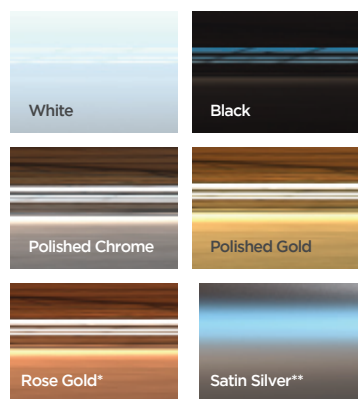

* Available on Sweet range only
** Available on Standard range only