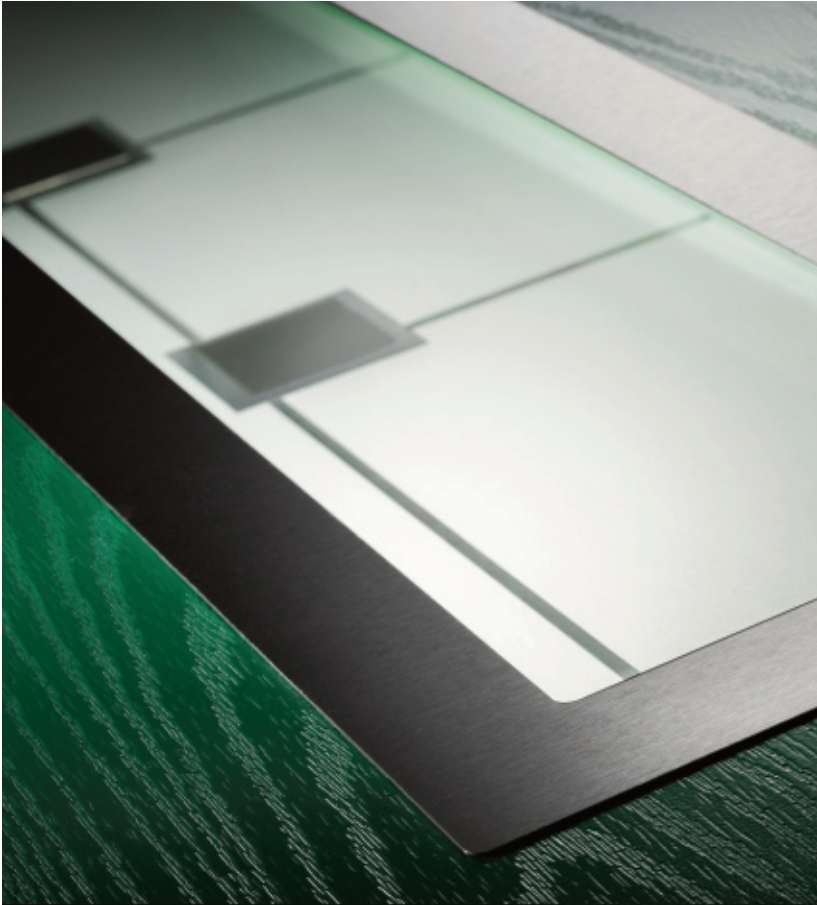

Decorative Glass: Eiger