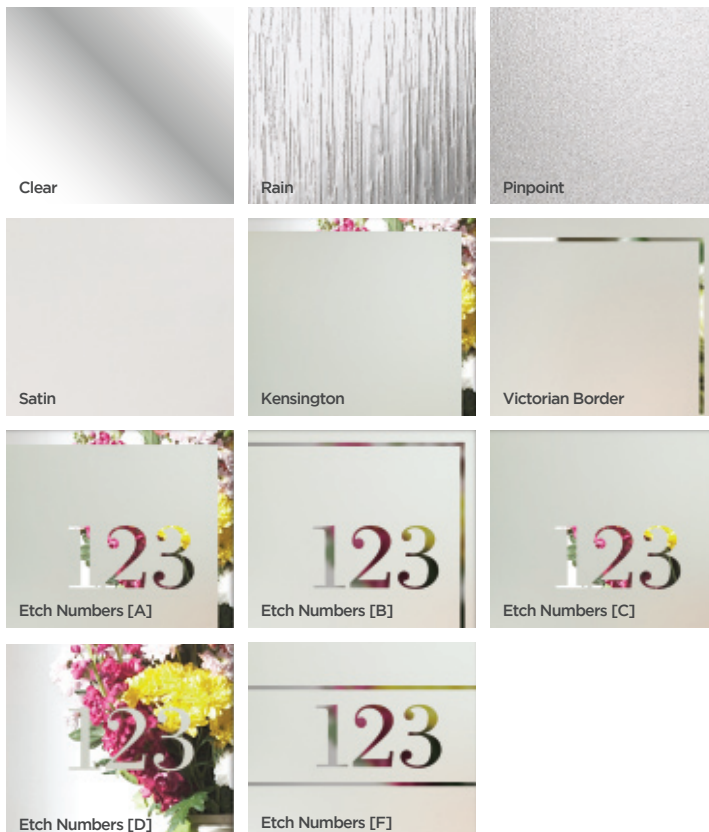

Glazed Single or Double Sidelight

Glazed Single or Double Flag

Double Doors with Glazed Sidelights and Midrails

Glazed Sidelight and Coupled Toplight

Glazed Double Sidelights and Toplights

Toplight

Sidelight & Toplight Glass Options