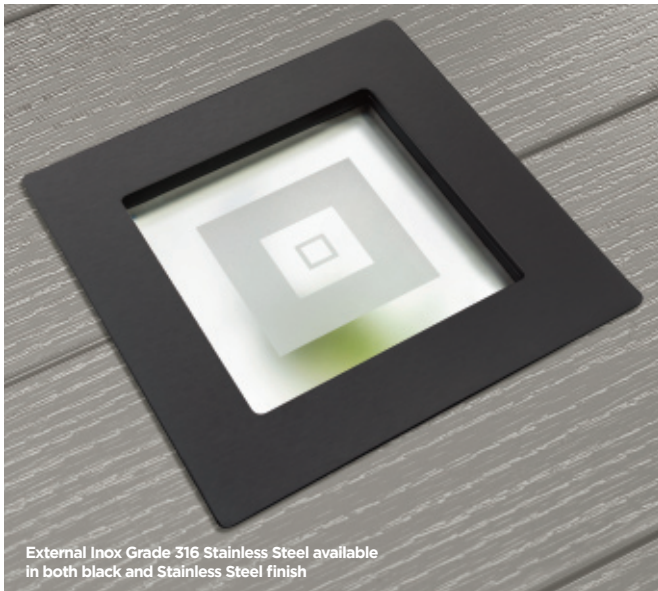

INOX
COLLECTION

External Inox Grade 316 Stainless Steel available in both black and Stainless Steel finish

Our range of stunning Inox glazed doors combine the high-performance of GRP composite materials with beautiful aesthetics to give a truly contemporary look to any entranceway.

Internal glass encapsulated within door skin for flush finish

STYLE

Our Inox Doors use finely grained 316 grade stainless steel glazing frames which as well as adding a distinctive European flair are guaranteed to keep their high shine and stunning looks for years to come. These Inox frames can be combined with a selection of beautiful, modern decorative glass options which complement the door style. All our glass options are encapsulated in a triple glazed unit which as well as giving industry leading thermal efficiency are also easy to clean.