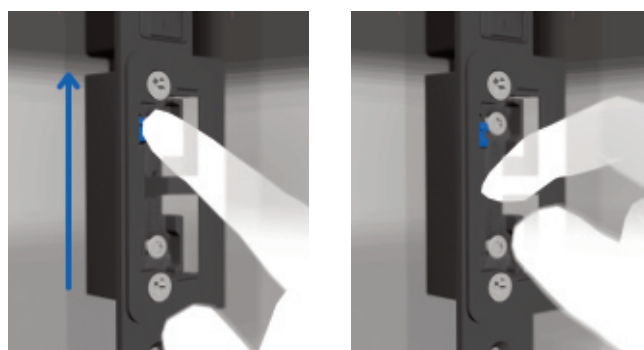

Derived from the industry leading AV2, the newest member of the Winkhaus AutoLock family has a new hook design which dramatically widens the operational tolerances, increasing the life of the lock operation against outside factors and has a 40% reduced operation forces compared to the AV2.

The optional Daylatch features an easy to operate switch which can be flipped between automatic locking and re-entry without a key. This is most useful to know that your family is secure, but by the flip of a switch located in the centre keep of the frame you can easily push the door open if nipping out to get groceries from your car or if the kids are playing in the front garden.

A contemporary lock to perfectly complement the modern look of the Inox door collection, with key operation to gain access to the property along with a selection of bar handles.

The AV4 automatically engages when the door is closed to secure your family home, with the new and improved feature of the Daylatch to allow easy access to your home without a key.

For additional security at night the AV4 can be deadlocked at night by turning the key anti-clockwise engaging the deadbolt in the centre of the door. The AV4 had been tested to and is compliant with PAS24:2022 and approved by the Secured by Design Policing initiative through Winkhaus UK.

The AV4 is available in our contemporary hardware with hip height key operation, or as Heritage with shoulder height key operation.