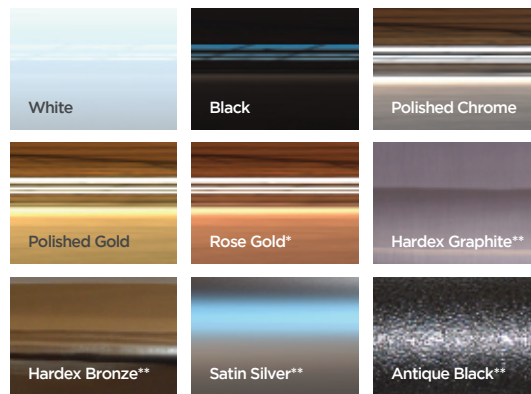

YOUR SECURITY GUARANTEED

Every Entrance® composite door is supplied with high security multipoint locking from market leading German manufacturer, Winkhaus.

Paired with the Brisant Ultion 3 Star cylinder with a £2000 guarantee from burglar break-ins via the cylinder, an Entrance® composite door offers the complete package on security.

HANDLE OPTIONS

Pull Handles

T-BAR PULL HANDLE
Available in sizes:
600/1200/1800mm

T-BAR PULL HANDLE
1200mm back-to-back
version only

SQUARE PULL HANDLE
Available in sizes:
900/1200/1500mm

Levers on Rose

Cylinder Pulls

Ultion Nuki Plus

Securely lock and open your door with the Nuki Plus internal handle.

With a built in wifi module that Connects with Apple Homekit, Amazon Alexa, Google Home and Ring doorbell, you can remotely control the Nuki Plus via the app. There is no need for wiring as the Nuki Plus is powered by AA batteries and a rechargeable power pack.

The Internal handle can have a lever handle which is compatible with all lever on backplate handles or escutcheon only.

Lever on Backplate

* Available on Sweet range only
** Available on Standard range only