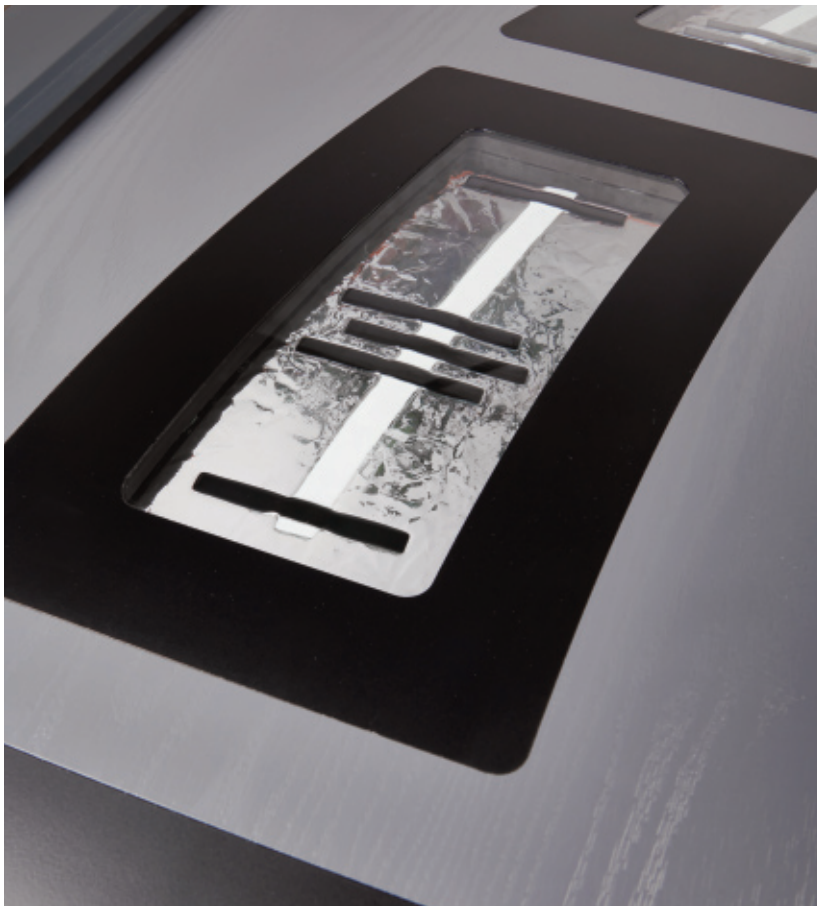

Available on:

Smooth

Woodgrain

Triple
Groove

Decorative Glass:
Cielo
Door Colour:
Black

Decorative Glass:
Quartz
Door Colour:
French Pebble Grey

Decorative Glass:
Yukon
Door Colour:
Anthracite Grey

Decorative Glass: Cielo