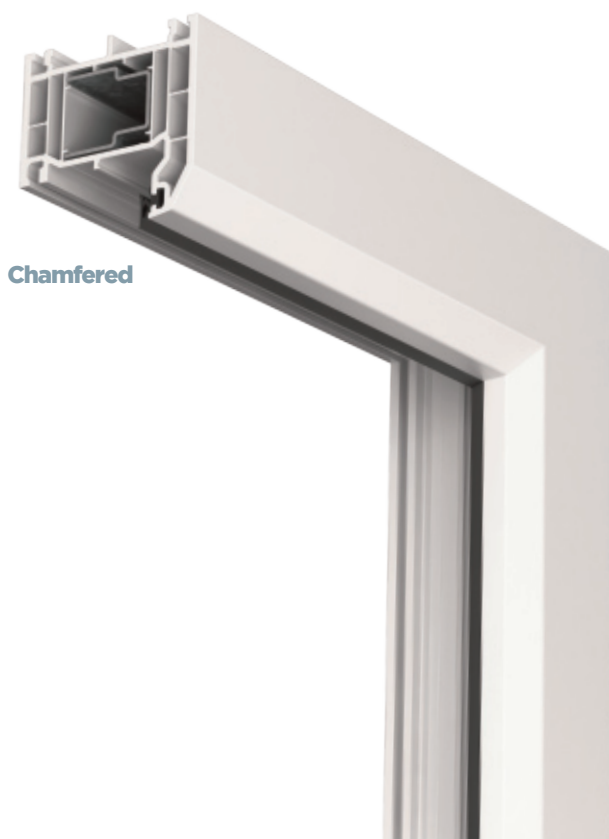

PROFILE COLOUR OPTIONS

At Entrance® we offer a wide selection of profile colour options along with the option of Ovolo for the traditional sculptured look or Chamfered for a more modern, clean look of frame styles.

Choose from our Standard Frame Colours shown on this page, all of which are foiled (excluding the White PVC and Colourmatch Smooth option), or opt for your door and frame to be painted the same colour at the same time to give your house the grand Entrance® it needs.

Colourmatch Textured Frame Option - A lightly textured finish on a smooth frame to perfectly compliment our smooth door collections. If white is chosen on inside it will be our standard white PVC frame.

Colourmatch Grained Frame Option - A painted, pre-foiled frame to give a grain effect and painted and or stained at the same time as the door to ensure a colour match.

*Available on both sides only
**Available on 1 side only in Chamfered
***Available on 1 side in both Chamfered and Ovolo