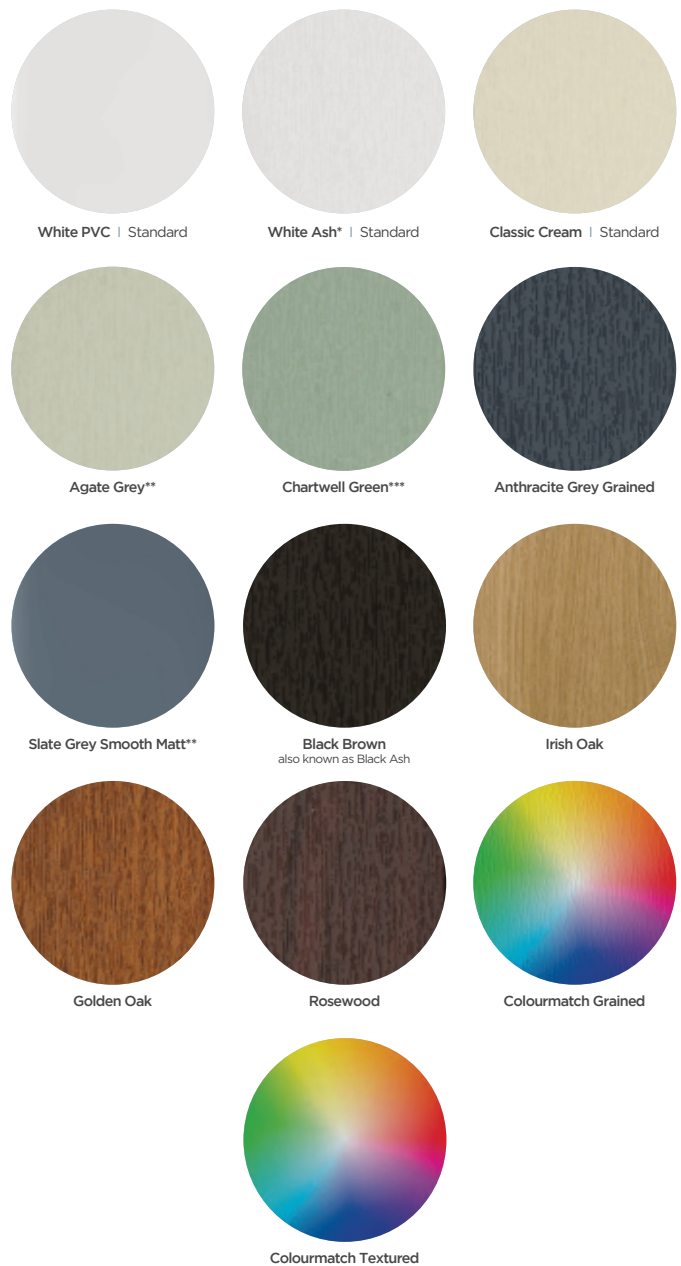

PROFILE COLOUR OPTIONS

At Entrance® we offer a wide selection of profile colour options along with the option of Ovolo for the traditional sculptured look or Chamfered for a more modern, clean look of frame styles.

Choose from our Standard Frame Colours shown on this page, all of which are foiled (excluding the White PVC and Colourmatch Smooth option), or opt for your door and frame to be painted the same colour at the same time to give your house the grand Entrance® it needs.

Colourmatch Textured Frame Option - A lightly textured finish on a smooth frame to perfectly compliment our smooth door collections. If white is chosen on inside it will be our standard white PVC frame.

Colourmatch Grained Frame Option - A painted, pre-foiled frame to give a grain effect and painted and or stained at the same time as the door to ensure a colour match.

*Available on both sides only
**Available on 1 side only in Chamfered
***Available on 1 side in both Chamfered and Ovolo